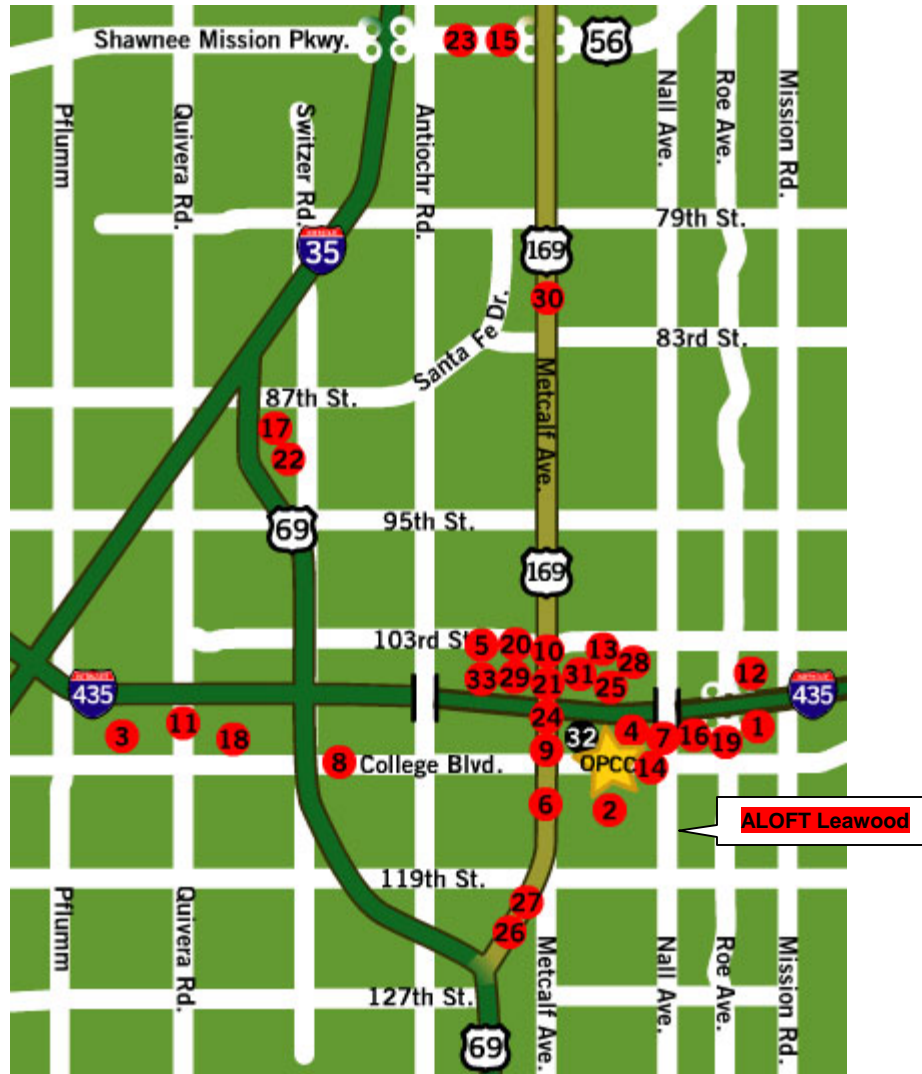

Mo-Kan Cat Club - CFA Cat Show – August 2009 OPCC Hotel Locator

Fanciers are reminded to negotiate & verify rates and re-confirm Pets Allowed policy & rates with any facility listed prior to finalizing any reservations

1. ~~HYATT PLACE~~ ~~AMERISUITES CONVENTION CENTER~~
 5001 West 110th Street
 Overland Park, KS 66211
 Phone: (913) 491-9002

Complimentary Breakfast.
~~ NO PETS ALLOWED ~~

2. AMERISUITES, OVERLAND PARK
 6801 West 112th Street
 (112th Street & Metcalf)
 Overland Park, KS 66211

**Mo-Kan Cat Club - CFA Cat Show – August 2009
OPCC Hotel Locator**

ALOFT Leawood

11620 Ash Street
Leawood, KS 66211

Phone: (913) 345-9430

Limited # of Prepaid Internet Room Rates

@\$79.00 ... special terms apply.